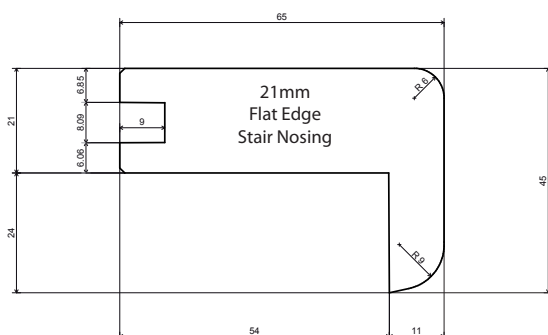

ISTORIA Wood Floors

by Jordan Andrews **hardwood flooring specialists**

Solid Profiles

available in 960mm or 2900mm lengths*

*scotia only available in 2900mm lengths