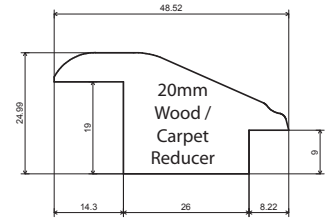

ISTORIA Wood Floors

by Jordan Andrews **hardwood flooring specialists**

Solid Profiles

available in 960mm or 2900mm lengths*

*scotia only available in 2900mm lengths