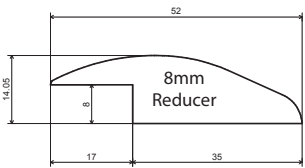

ISTORIA Wood Floors

by Jordan Andrews **hardwood flooring specialists**

Solid Profiles

available in 960mm or 2900mm lengths*

*scotia only available in 2900mm lengths