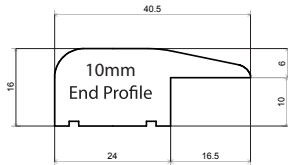

ISTORIA Wood Floors

by Jordan Andrews **hardwood flooring specialists**

Solid Profiles

available in 960mm or 2900mm lengths*

*scotia only available in 2900mm lengths