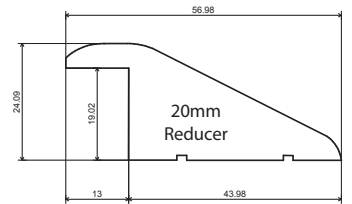

ISTORIA Wood Floors

by Jordan Andrews **hardwood flooring specialists**

Solid Profiles

available in 960mm or 2900mm lengths*

*scotia only available in 2900mm lengths