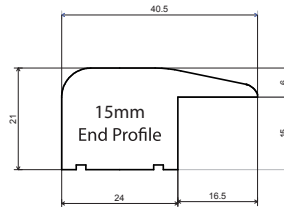

ISTORIA Wood Floors

by Jordan Andrews **hardwood flooring specialists**

Solid Profiles

available in 960mm or 2900mm lengths*

*scotia only available in 2900mm lengths