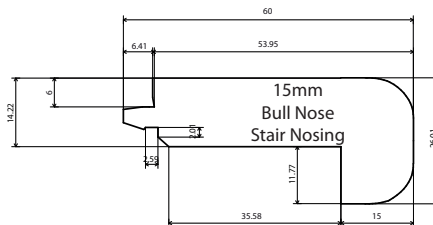

ISTORIA Wood Floors

by Jordan Andrews **hardwood flooring specialists**

Solid Profiles

available in 960mm or 2900mm lengths*

*scotia only available in 2900mm lengths