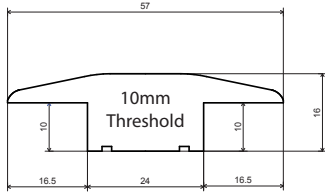

ISTORIA Wood Floors

by Jordan Andrews **hardwood flooring specialists**

Solid Profiles

available in 960mm or 2900mm lengths*

*scotia only available in 2900mm lengths