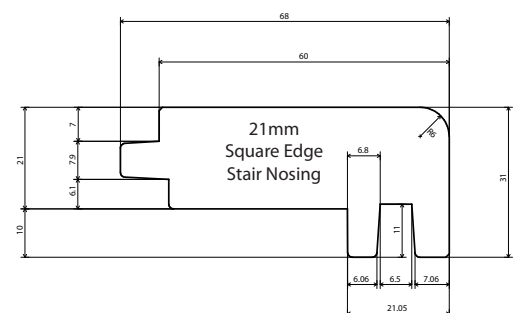

ISTORIA Wood Floors

by Jordan Andrews **hardwood flooring specialists**

Solid Profiles

available in 960mm or 2900mm lengths*

*scotia only available in 2900mm lengths