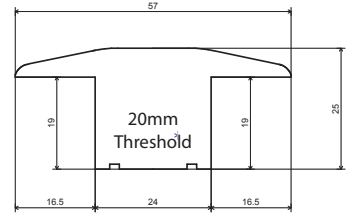

ISTORIA Wood Floors

by Jordan Andrews **hardwood flooring specialists**

Solid Profiles

available in 960mm or 2900mm lengths*

*scotia only available in 2900mm lengths