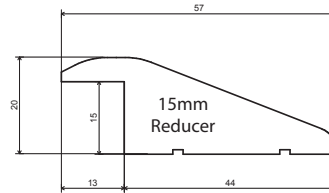

ISTORIA Wood Floors

by Jordan Andrews **hardwood flooring specialists**

Solid Profiles

available in 960mm or 2900mm lengths*

*scotia only available in 2900mm lengths