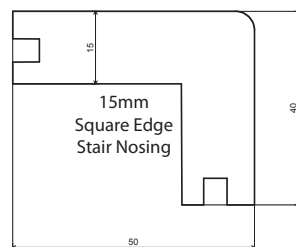

ISTORIA Wood Floors

by Jordan Andrews **hardwood flooring specialists**

Solid Profiles

available in 960mm or 2900mm lengths*

*scotia only available in 2900mm lengths