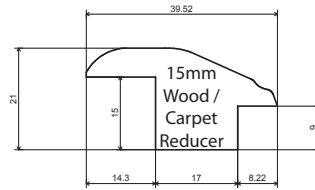

ISTORIA Wood Floors

by Jordan Andrews **hardwood flooring specialists**

Solid Profiles

available in 960mm or 2900mm lengths*

*scotia only available in 2900mm lengths