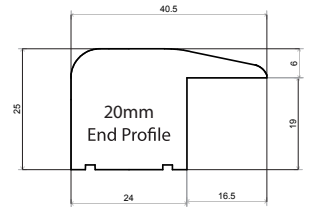

ISTORIA Wood Floors

by Jordan Andrews **hardwood flooring specialists**

Solid Profiles

available in 960mm or 2900mm lengths*

*scotia only available in 2900mm lengths