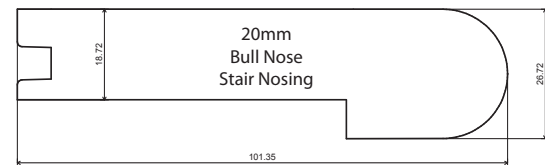

ISTORIA Wood Floors

by Jordan Andrews **hardwood flooring specialists**

Solid Profiles

available in 960mm or 2900mm lengths*

*scotia only available in 2900mm lengths