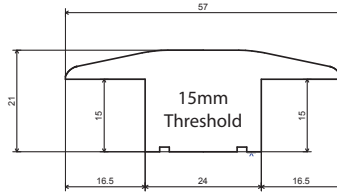

ISTORIA Wood Floors

by Jordan Andrews **hardwood flooring specialists**

Solid Profiles

available in 960mm or 2900mm lengths*

*scotia only available in 2900mm lengths